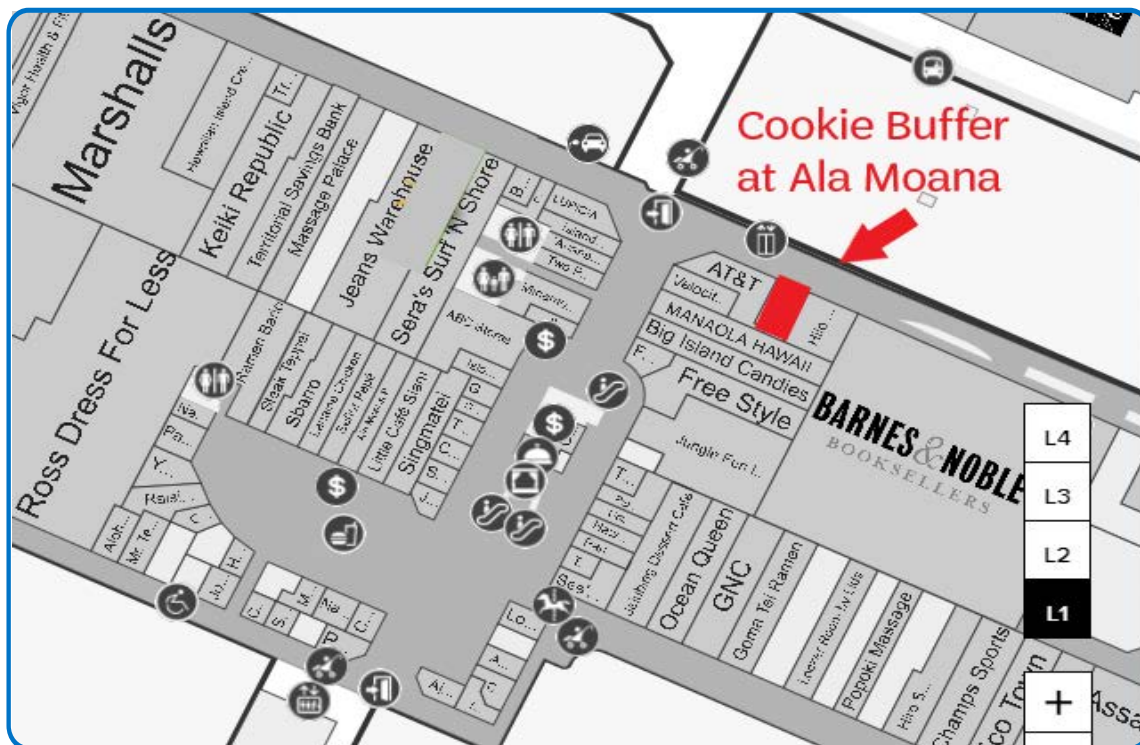

Oahu Cookie Buffer at Ala Moana

The Girl Scouts of Hawaii Oahu Cookie Buffer is located at **Ala Moana Center, Street Level 1, Diamond Head Wing** (1450 Ala Moana Blvd., #1246 -- ground floor) near Center Stage between Hilo Hattie and the AT&T store. There's lots of parking available!